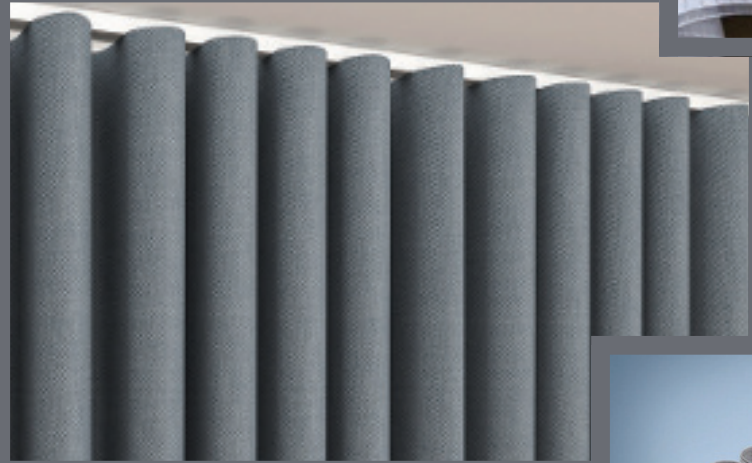

DALGA SİSTEMİ BİLEŞENLERİ ÜRÜN KATALOĞU

WAVE SYSTEM COMPONENTS PRODUCT CATALOG

THE WAVE SYSTEM OFFERS YOU A MAGNIFICENT CURVE FROM TOP TO BOTTOM CURTAINS WITH EASY INSTALLATION. A WIDE VARIETY OF COMPONENT ALTERNATIVES IS A UNIQUE HARMONY AROUND YOU. UV RESISTANT COMPOSITION GIVES OUR COMPONENTS A HIGH RESISTANT TO ENVIRONMENTAL DAMAGE. WITH THE HELP OF THE MOLD, A SMOOTH, QUIET GLIDE AND WE PROMISE THE RAW MATERIAL QUALITY. OUR STANDARD DISTANCES OF 40MM-60MM-80MM CAN BE CUSTOMIZED ACCORDING TO THE AREAS OF USE