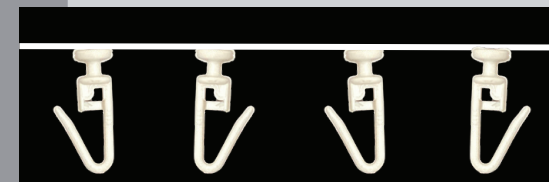

530 - 8 cm

Packaging : 1000 pcs/spool
Material : POM

Wave System 525 Series

525 - 4 cm

**Packaging : 1000 pcs/spool
Material : POM**

525 - 6 cm

**Packaging : 1000 pcs/spool
Material : POM**

525 - 8 cm